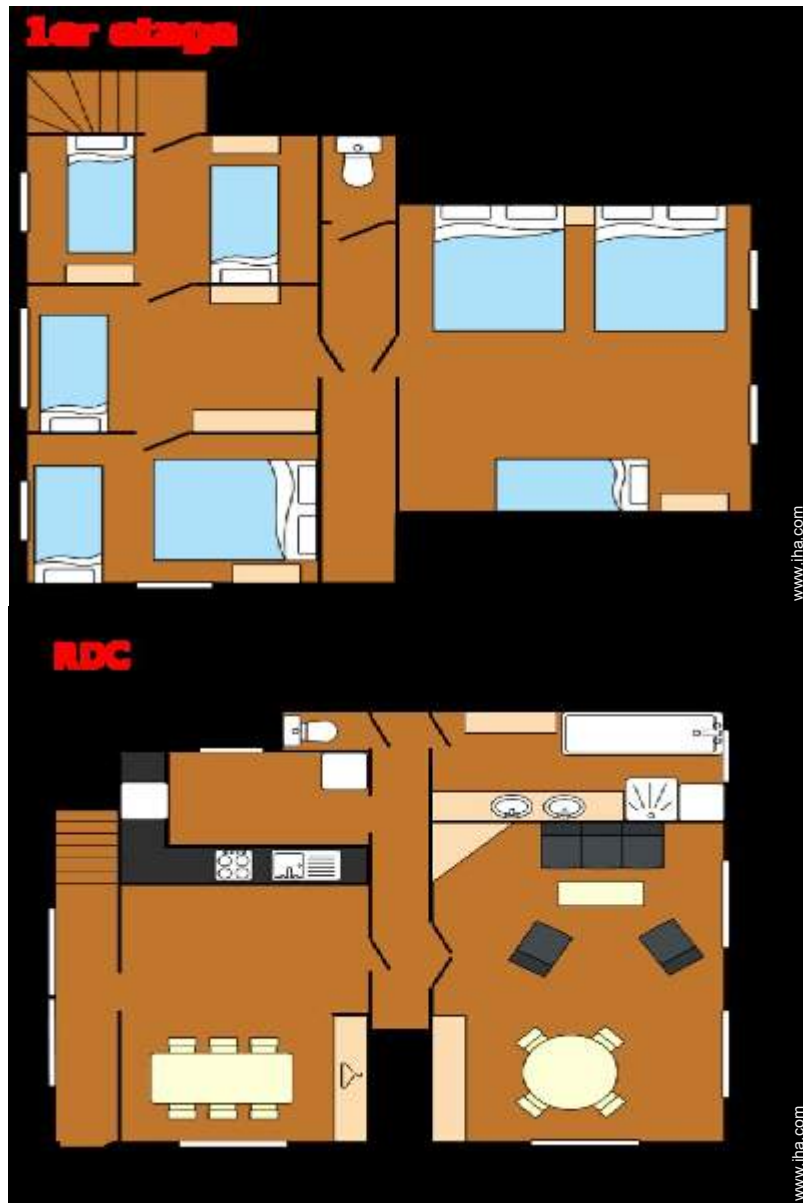

3 full bed(s), 5 twin bed(s), 1 twin storage bed 1 pers

- **Guest facilities :**

T.V., t.v points, internet access, wifi (wireless internet access), wardrobe, cupboard, Hanging wardrobe, partly air-conditioned, mobile cool air fan, central heating, Glazed in area, skylights, Drapes, Double glazed, Rolling shutters, remote controlled gates

dining room

Floor plan

Photo album - 1

Private property

terrace

seperate kitchen

sitting room

Advert No. 3047

www.iha.com

>> VACATION RENTALS

Internet
Holiday
Ads

Internet
Holiday
Ads

DIRECT BY OWNERS

Photo album - 2

dining room

master bedroom