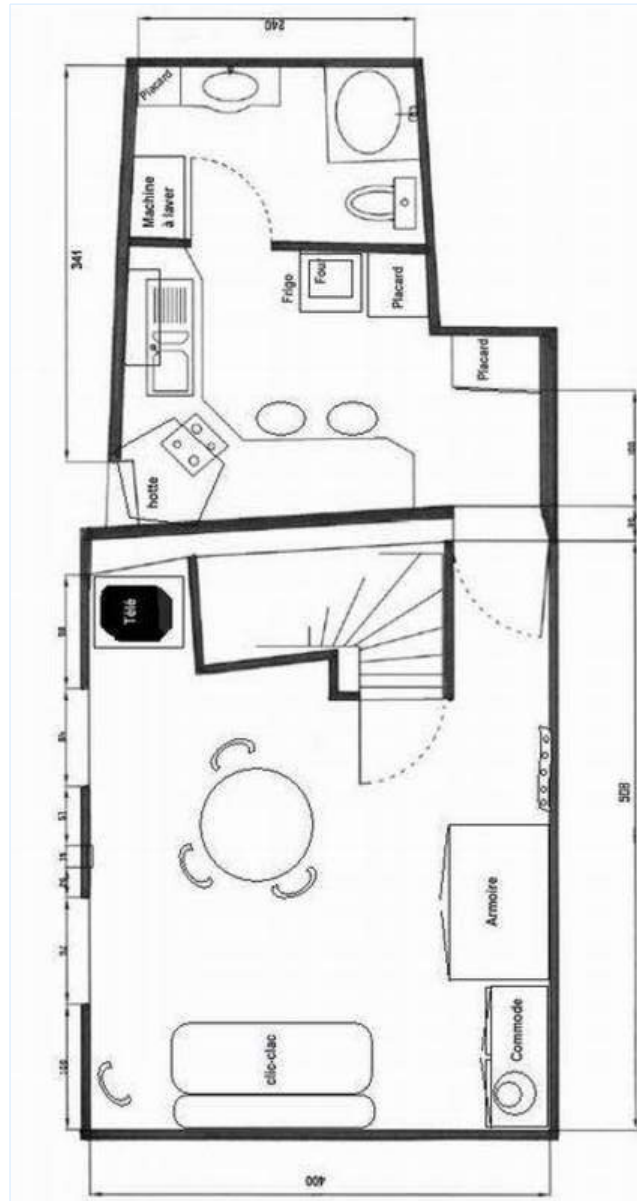

Floor plan

www.ihh.com

Advert No. 751

www.ihh.com

Internet
Holiday
Ads

Internet
Holiday
Ads