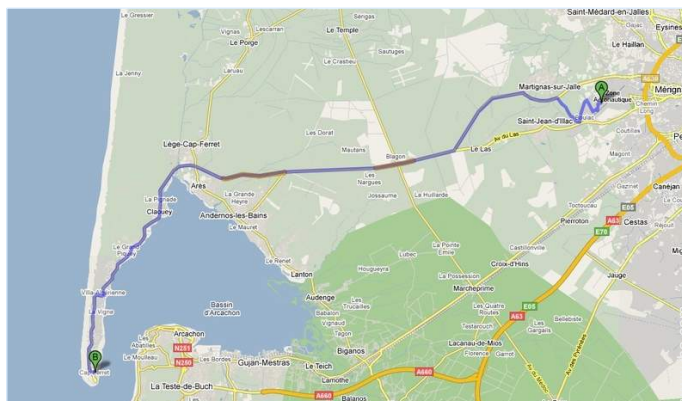

Surroundings

• Locality :

- Sea/ocean 1.5mi.
- Sandy beach 330'

• Amenities :

- Village center 330'
- Bike/mountain bike hire 4.5mi.
- Boat rental 2.5mi.
- Breadstore 330'
- Caterer 330'
- Local stores 330'
- Supermarket 4.5mi.
- Hairdressing salon 330'
- ATM 330'
- Drugstore 330'
- Doctor 1.5mi.
- Hospital 6mi.

Internet
Holiday
Ads

DIRECT BY OWNERS

Photo album - 2

Sleeps - bed(s)

seaside pursuits nearby

outside

Goodies

Route map

Location & Access

GPS coordinates in degrees, minutes, seconds: Latitude 44° 42'0.576"N - Longitude 1°13'47.604"W (City)

Address

→ Résidence les Pinasses
Petit-Piquey
33950 Le Canon

● Freeway (exit) Sortie No 10

→ Bordeaux, Gironde, Aquitaine, France
→ Distance : 32mi.
→ Time : 30'

● Airport Bordeaux Mérignac

→ Bordeaux, Gironde, Aquitaine, France
→ Distance : 30mi.
→ Time : 40'

- Claouey : Distance : 4.5mi.
- Bordeaux : Distance : 32mi.
- Arcachon : Distance : 4.5mi.