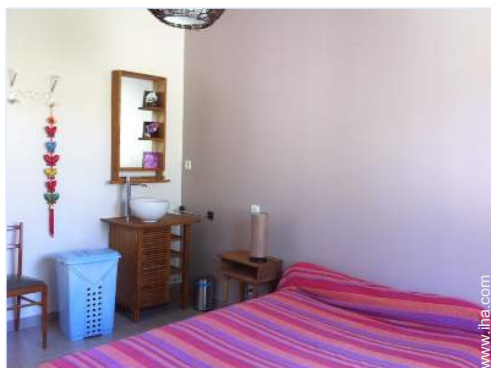

master bedroom