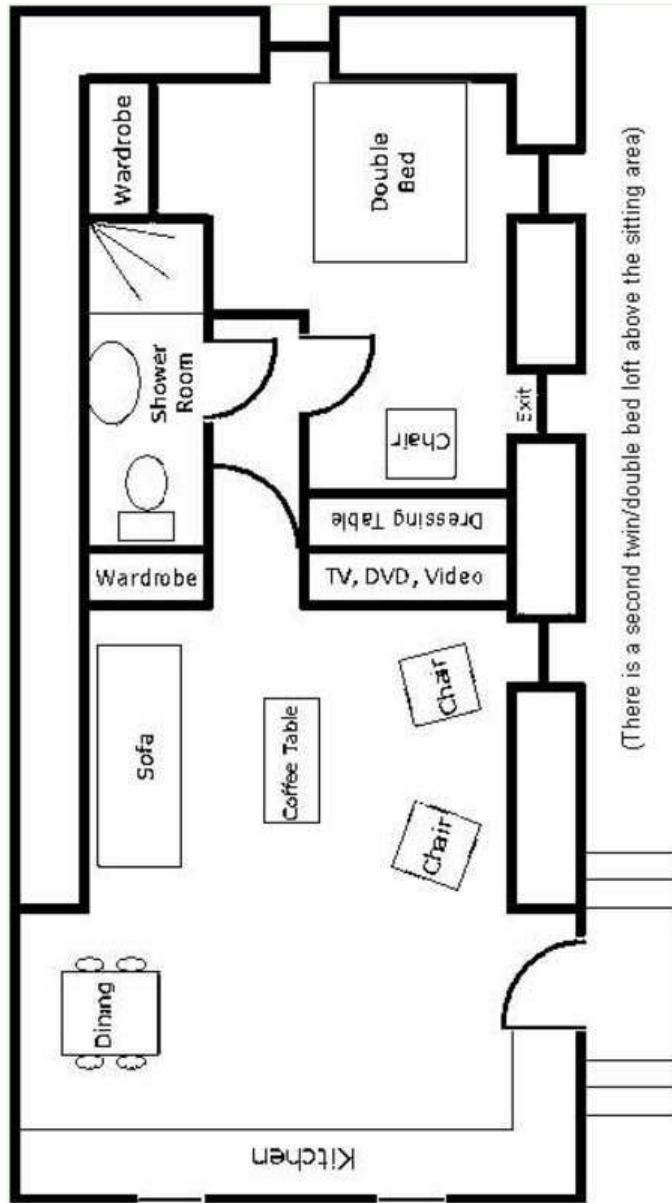

shower room

Interior

- **Receive up to guest(s) :**
4 person(s)
- **Interior layout :**
3 Room(s), 2 bedroom(s), 1 shower room, 1 washroom, sitting room, Kitchen Area, dining area, mezzanine, patio
- **Sleeps - bed(s) :**
1 full bed(s), 2 two twin beds, 1 baby cradle
- **Guest facilities :**
Digital home cinema, hi-fi system, vcr, DVD player, board games, book collection, movie collection, internet access, wifi (wireless internet access), cupboard, Hanging wardrobe, radio alarmclock, hair dryer, electric heating, wood-burning stove, skylights, Drapes, Blinds, fire alarm
- **Appliances :**
Crockery/flatware, kitchen utensils, cafetiere, electric kettle, toaster, electric stove, electric hobs, micro-wave oven, extractor hood, refridgerator, deep freeze, dish washer, washing machine, clothes dryer, vacuum cleaner, iron, ironing board

bedroom

Floor plan

www.ihha.com

Photo album - 1

Kitchen Area

sitting room

master bedroom

master bedroom