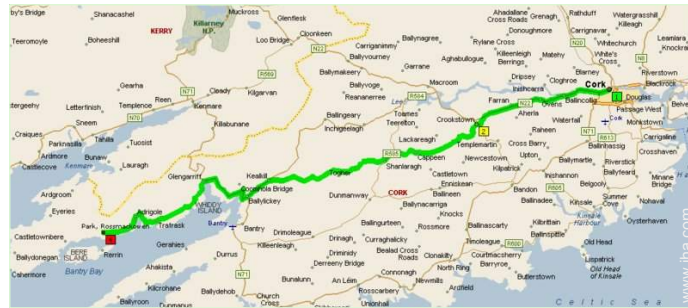

Your hosts

Advert No. 70283

www.ihacom.com

Internet
Holiday
Ads

Internet
Holiday
Ads

Route map

Location & Access

GPS coordinates in degrees, minutes, seconds: Latitude 51° 40'23"N - Longitude 9°48'39"W ([Dwelling](#))

Address

→ Four Directions
Park Waterfall

• [Airport Cork](#)

→ Cork, County Cork, Cork / Kerry, Ireland
→ Distance : 71,5mi.
→ Time : 1h45'

• [Sea port Cork](#)

→ Cork, County Cork, Cork / Kerry, Ireland
→ Distance : 71,5mi.
→ Time : 1h45'

• [Airport Kerry](#)

→ Killarney, County Kerry, Cork / Kerry, Ireland
→ Distance : 62mi.
→ Time : 1h30'

- Castletownbere : Distance : 4.5mi.
- Adrigole : Distance : 10mi.
- Glengarriff : Distance : 15.5mi.