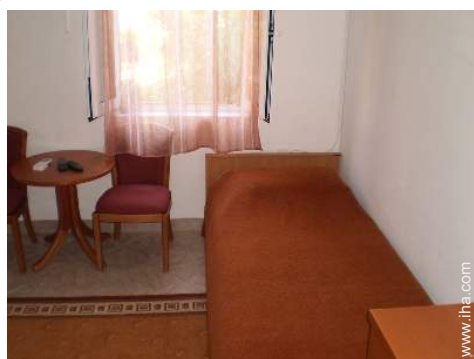

Studio Flat "Apartment II"

4 person(s)