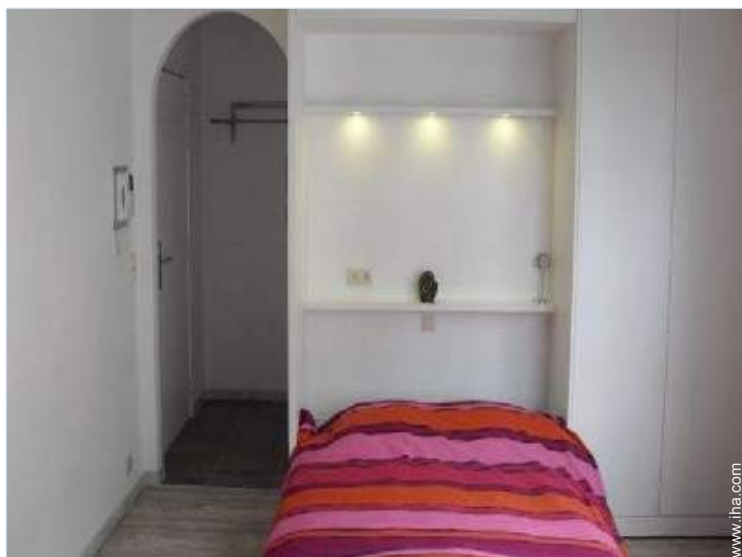

Internet
Holiday
Ads

Internet
Holiday
Ads

DIRECT BY OWNERS

bedroom

computer

Interior

- **Receive up to guest(s) :**
2 person(s) - 2 adults
- **Liveable floor area :**
485 Sq.ft.
- **Interior layout :**
1 bathroom, living room 270 Sq.ft., separate kitchen, reception hall
- **Sleeps - bed(s) :**
1 full bed(s), 1 possible additional sleeping supplementary
- **Guest facilities :**
Elevator, T.V., hi-fi system, DVD player, computer, internet access, high speed internet access, wifi (wireless internet access), wardrobe, Hanging wardrobe, radio alarmclock, hair dryer, mosquito nets, central heating, Double glazed, entry phone system, fire alarm
- **Appliances :**
Kitchen utensils, cafetiere, electric coffee maker, electric espresso coffee maker, electric kettle, toaster, electric stove, oven, micro-wave oven, refrigerator, deep freeze, dish washer, vacuum cleaner, iron, ironing board