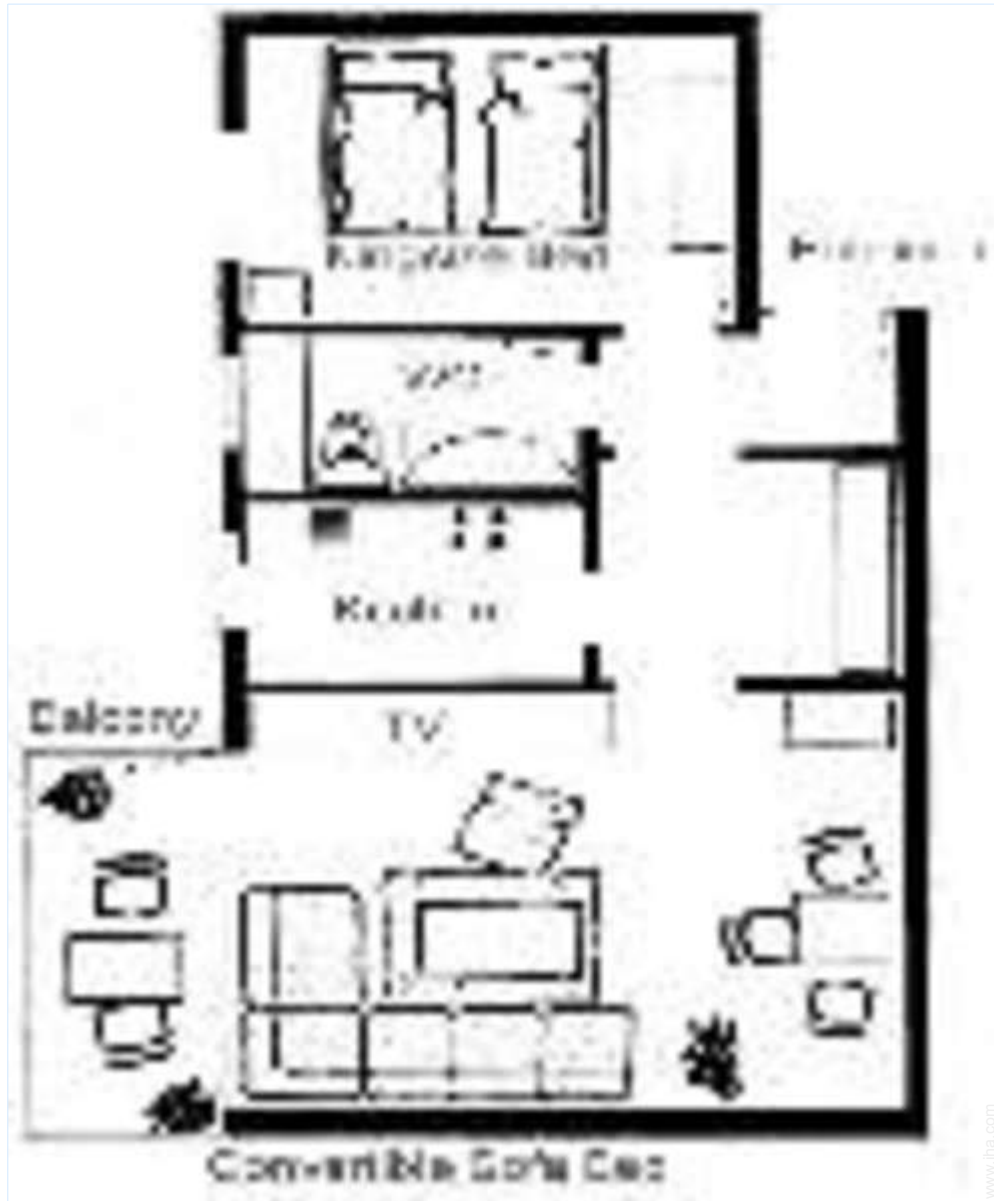

### Interior

- **Receive up to guest(s) :**  
4 person(s) - 2 adults, 2 kids
- **Liveable floor area :**  
530 Sq.ft.
- **Interior layout :**  
2 Room(s), 1 bedroom(s), 1 bathroom, 1 shower room, 1 washroom, living room 237 Sq.ft., seperate kitchen, dining area, laundry room, pantry, loggia
- **Sleeps - bed(s) :**  
1 full bed(s), 1 sleeper sofa(s) 2 pers, 1 possible additional sleeping supplementary
- **Guest facilities :**  
T.V., hi-fi system, video games, board games, book collection, phone, cable/satelite, high speed internet access, wifi (wireless internet access), wardrobe, cupboard, Hanging wardrobe, radio alarmclock, hair dryer, heated towel rail, fully air-conditioned, central heating, Drapes, Double glazed, entry phone system
- **Appliances :**  
Crockery/flatware, kitchen utensils, cafetiere, electric coffee maker, electric kettle, toaster, juicer, food processor, electric stove, electric hobs, oven, micro-wave oven, refridgerator, washing machine, clothes dryer, vacuum cleaner, iron, ironing board

### For your guidance

- **For your guidance**  
Kids welcome

Floor plan

Photo album - 1

Advert No. 23801

[www.iha.com](http://www.iha.com)

Internet  
Holiday  
Ads

Internet  
Holiday  
Ads