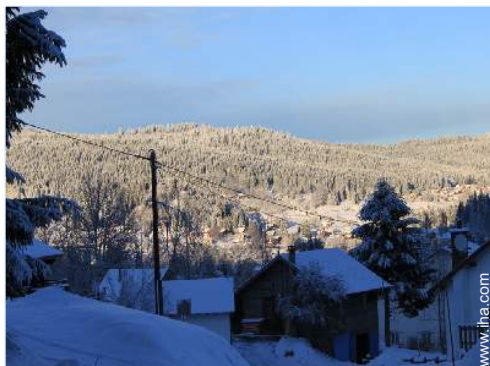

### Vacation rental

House, detached, single storey, separate entrance, in(on) a(an) Private property

- **Ideal for couples, honeymoon**
- **View :** mountain, country side, forest, lake, village
- **Setting :** quiet, peaceful
- **Exposure :** East

### Surroundings & location

Fishing

#### Surroundings

- **Locality :**

- Ski slopes 990'
- Ski lifts 990'
- Ice skating rink 2.5mi.
- Public swimming pool 2.5mi.
- Public tennis court 2.5mi.
- Watersports centre 2.5mi.
- River 990'
- Stretch of water 0.5mi.
- Lake 0.93mi.
- Forest 330'
- Mountain range 1.85mi.

Winter