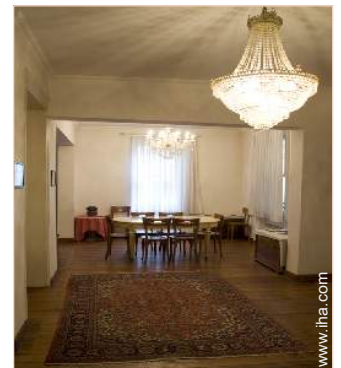

sitting room