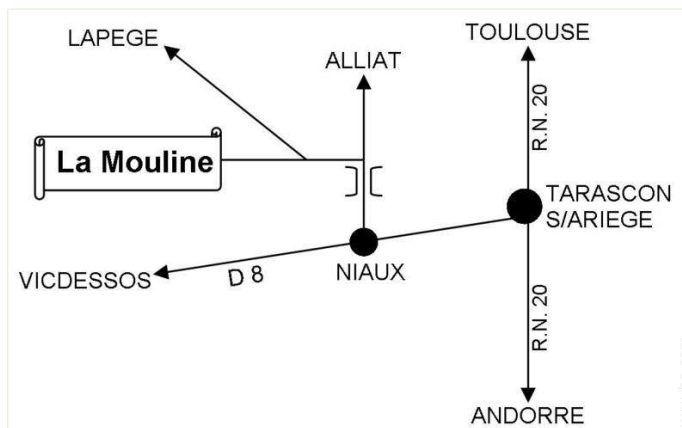

horse trekking

Theme breaks

Horseback treks

Indicated duration : 2 days
Participant(s) : 4 min - 6 max
Level : Initiation

From \$138

Fall, spring, Weekends only, On request (groups)

Route map

Location & Access

GPS coordinates in degrees, minutes, seconds: Latitude 42° 48'25"N - Longitude 1°35'21"E ([Dwelling](#))

Address

→ La Mouline
09400 Alliat

- Tarascon sur Ariège : Distance : 3mi.
- Ax les Thermes : Distance : 18.5mi.
- Foix : Distance : 12.5mi.