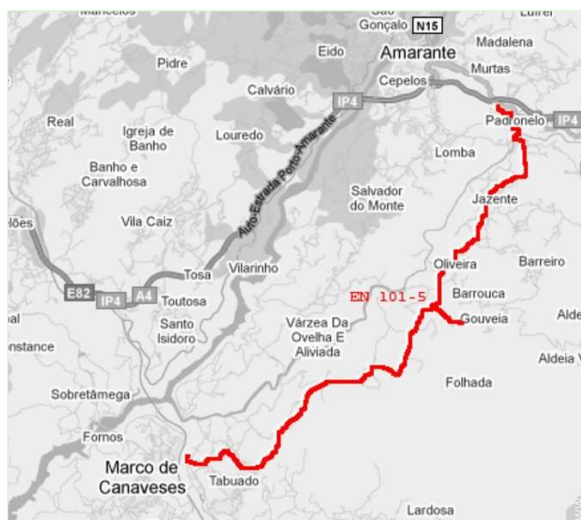

Jan 2012

Route map

Location & Access

GPS coordinates in degrees, minutes, seconds: Latitude 41° 13'7"N - Longitude 8°3'38"W ([Dwelling](#))

Address

→ Rua do Arrabalde 71
Gouveia, S.Simão
4600 São Simão de Gouveia

• Freeway (exit) IP4 Amarante Este

→ Amarante, Porto District, North, Portugal
→ Distance : 6mi.
→ Time : 15'

• Freeway (exit) IP4

→ Marco de Canaveses, Porto District, North, Portugal
→ Distance : 10,5mi.
→ Time : 30'