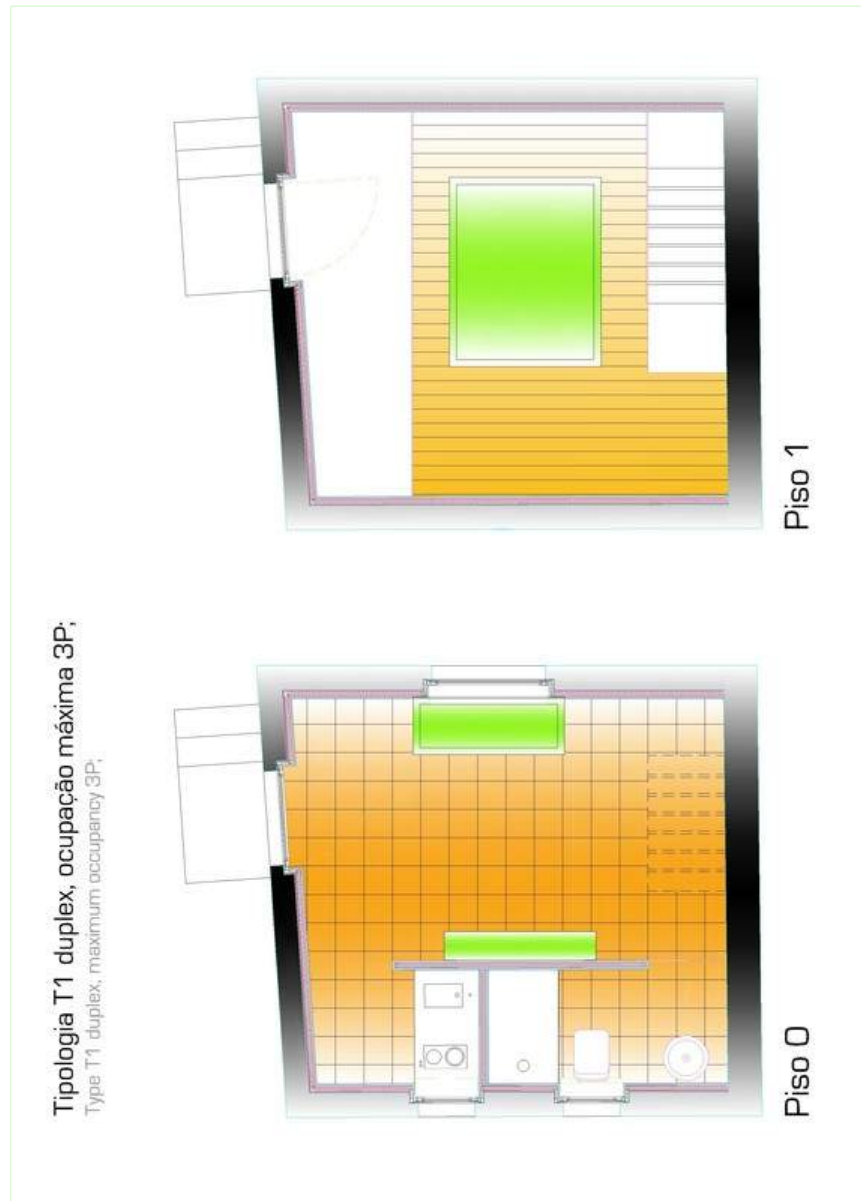

Surroundings

Surroundings

Outside setting

Exterior

- **Outside setting :**
Private courtyard, yard
- **Outside amenities :**
BBQ

Leisure

Interior

- **Receive up to guest(s) :**
3 person(s) - 2 adults, 1 kids
- **Liveable floor area :**
215 Sq.ft.
- **Interior layout :**
1 bedroom(s), bathroom, living room, kitchenette
- **Sleeps - bed(s) :**
1 full bed(s), 1 sleeper sofa(s) 2 pers
- **Guest facilities :**
T.V., DVD player, board games, book collection, movie collection, wifi (wireless internet access), cupboard, Hanging wardrobe, safe deposit box, hair dryer, heated towel rail, ceiling paddle fan, electric heating, Blinds, Double glazed, intruder alarm, fire alarm
- **Appliances :**
Crockery/flatware, kitchen utensils, electric stove, micro-wave oven, extractor hood, refridgerator

historical site

Floor plan

www.ihg.com

Photo album - 1

Surroundings

Surroundings

waterfall

Outside setting