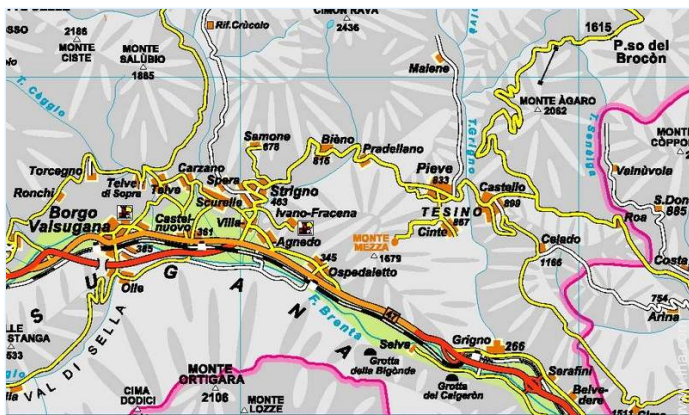

Photo album - 1

Photo album - 2

Photo album - 3

Route map

Location & Access

GPS coordinates in degrees, minutes, seconds: Latitude 46° 2'28.7"N - Longitude 11°36'47.8"E (Dwelling)

Address

→ Via del Moleta
38050 Cinte Tesino

• Freeway (exit) Trento

→ Trento, Trento Province, Trentino South Tyrol, Italy
→ Distance : 34mi.
→ Time : 45'

• Airport Venice Marco Polo

→ Venice, Venice Province, Veneto, Italy
→ Distance : 77,5mi.
→ Time : 2h

• Bus station Atesina

→ Cinte Tesino, Trento Province, Trentino South Tyrol, Italy
→ Distance : 0.93mi.
→ Time : 15'

- Borgo Valsugana : Distance : 11,2mi.
- Levico Terme : Distance : 14,5mi.
- Trento : Distance : 31mi.