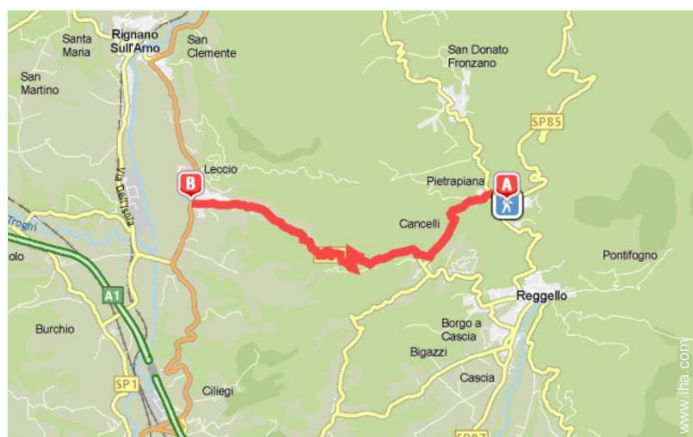

Route map

Location & Access

GPS coordinates in degrees, minutes, seconds: Latitude 43°42'6"N - Longitude 11° 32'36"E ([Dwelling](#))

Address

→ Via Casalino 66
50066 Pietrapiana

• Freeway (exit) A1 Incisa in Val d'Arno

→ Incisa in Val d'Arno, Florence Province, Tuscany, Italy
→ Distance : 9mi.
→ Time : 10'

• Bus station Firenze - Sita

→ Florence, Florence Province, Tuscany, Italy
→ Distance : 29,2mi.
→ Time : 1h

- Florence : Distance : 21mi.
- Arezzo : Distance : 37,3mi.
- Leccio : Distance : 4.5mi.

Contact

Last Name	Miss ROVAI Susanna Agriturismo Podere Casalino di S.rovai
Address	Via Casalino 66 Pietrapiana
City	50066 REGGELLO - FIRENZE
Country	Italy
Phone #	+39 055 8696226 (Italy)
Cell phone #	+39 339 3486544 (Italy)
Fax #	+39 055 5000714 (Italy)

Spoken languages