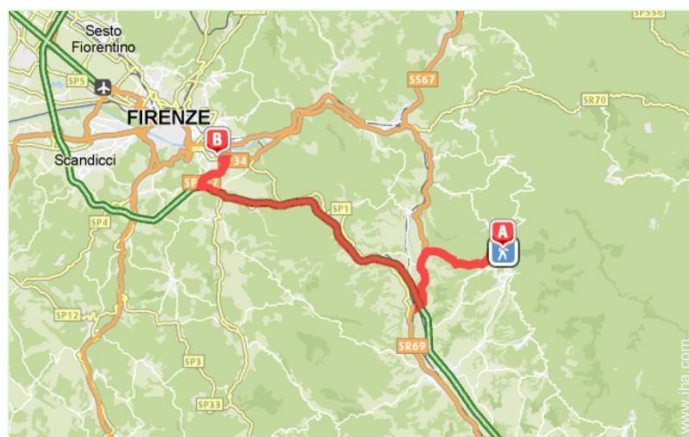

Kitchen Area

Theme breaks

Nature discovery

Indicated duration : 1 week
Level : Initiation

Included in the price of the accommodation

All year

Route map

Location & Access

 GPS coordinates in degrees, minutes, seconds: Latitude 43°42'6"N - Longitude 11° 32'36"E ([Dwelling](#))

Address

→ Via Casalino 66
50066 Pietrapiana

• Freeway (exit) A1 Incisa in Val d'Arno

→ Incisa in Val d'Arno, Florence Province, Tuscany, Italy
→ Distance : 9mi.
→ Time : 10'

• Bus station Firenze - Sita

→ Florence, Florence Province, Tuscany, Italy
→ Distance : 29,2mi.
→ Time : 1h

- Florence : Distance : 21mi.
- Arezzo : Distance : 37,3mi.
- Leccio : Distance : 4.5mi.

Contact