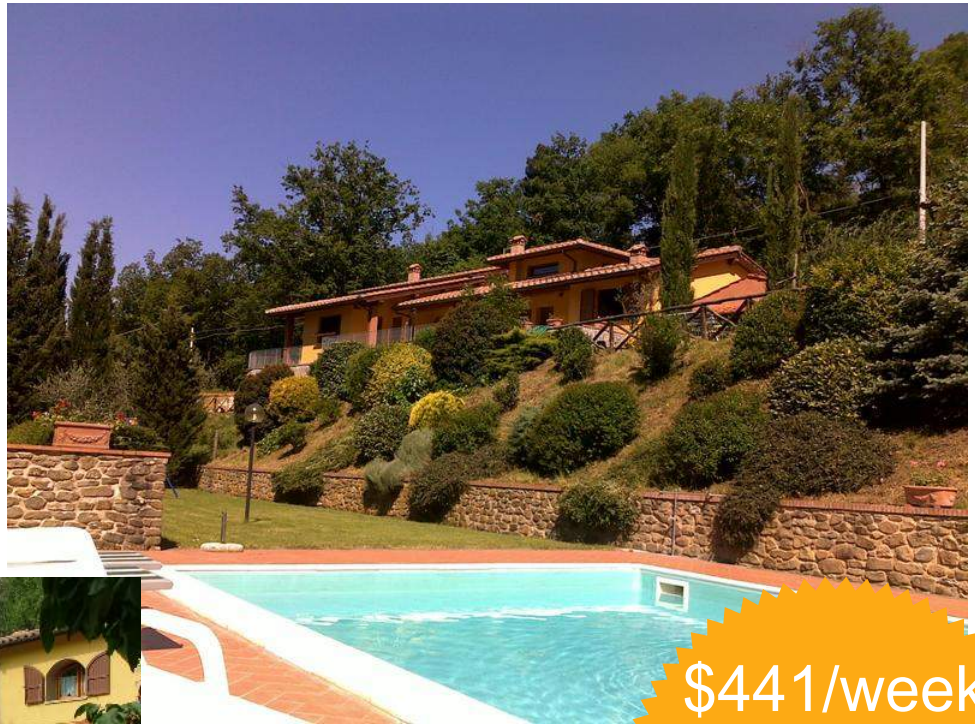

Gîte - Self Catering Vallombrosa "Podere Casalino"

\$441/week
Promotions

from 06/02/12
to 06/09/12
2 person(s)

Gîte - Self Catering - Mas - Farm House, attached home, single storey, separate entrance, in(on) a(an) Farm setting

Internet
Holiday
Ads

Internet
Holiday
Ads

Gîte - Self Catering

Gîte - Self Catering - Mas - Farm House, attached home, single storey, separate entrance, in(on) a(an) Farm setting

- **Ideal for all age groups, family groups**
- **View :** panoramic, not overlooked, mountain, swimming pool, garden/park, forest
- **Setting :** suitable for a relaxing break, natural
- **Exposure :** North-west

Handicapped people welcome

overall view

Rectangular swimming pool

Exterior

- **Size of grounds :**
10 acres
- **Outside accommodation :**
Terrace 160 Sq.ft., gazebo
- **Outside setting :**
Yard 9,700 Sq.ft., landscaped yard > 0.25 acre, lawn, woody, olive grove 5 acres, orchard 5,400 Sq.ft., kitchen garden 1,076 Sq.ft.
- **Outside amenities :**
Pizza oven, BBQ, yard table(s), 4 yard seat (s), outside shower facilities