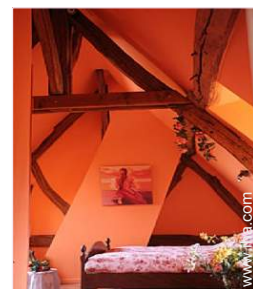

Room "La Chaleureuse"

3 person(s) : 2 adults - 1 kids

Liveable floor area : 300 Sq.ft.

•Interior layout and facilities :

1 shower room, 1 washroom

•Sleeps - bed(s) :

1 full bed(s), 1 guest folding bed(s) 1 pers

•View

Panoramic, unobscured, not overlooked, country side, forest

•Exposure

South

•Facilities exclusive to

Seperate entrance

•Guest facilities and furnishings :

T.V., high speed internet access, wardrobe, hair dryer, heated towel rail, power shower, fully air-conditioned, electric heating

bedroom