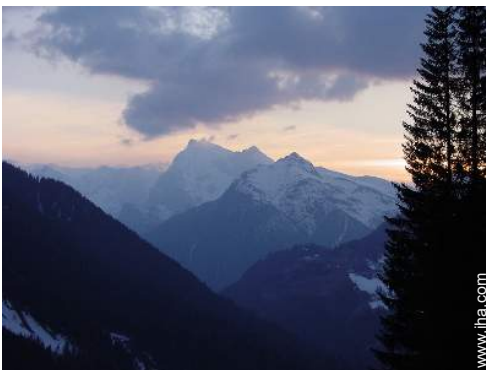

view from the living room