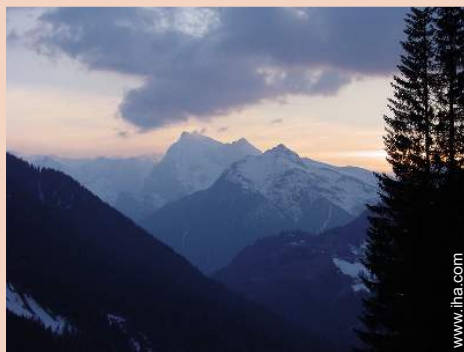

Internet
Holiday
Ads

Internet
Holiday
Ads

Charming vacation rental

Charming Mountain Chalet, detached, 2 floors, separate entrance, in(on) a(an) Private property

- **Ideal for family, group**
- **View :** panoramic, mountain, forest, river, village, fantastic sunset
- **Setting :** mountainy, ski to door