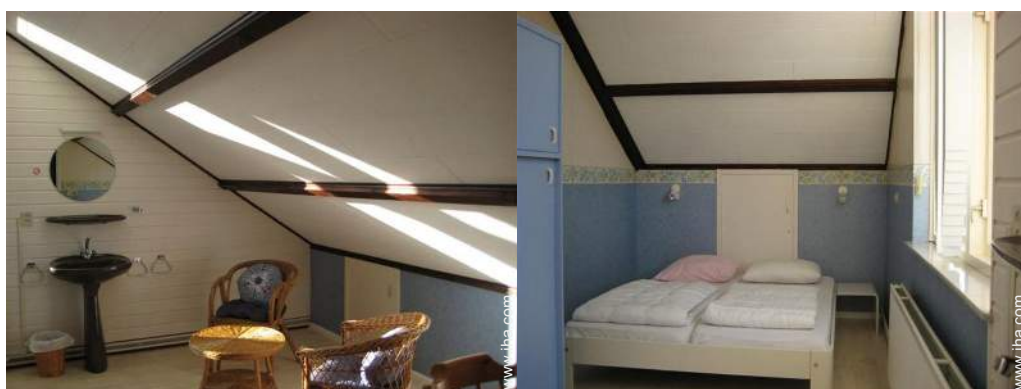

Photo album - 3